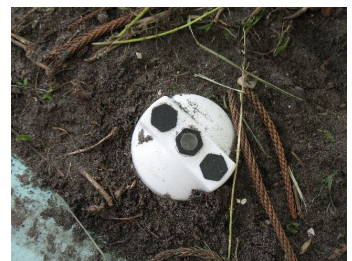

Green Eye

VISUAL TERMITE DETECTION

Walk past, look for the color change.

A tripped alert equals a termite job.

Destroyed CTA is proof for the customer.

GREEN EYE Visual Alerts have the best features on the market.

The Green Eye Alert is a gravity activated termite alert that eliminates the need to bend over and remove a block of wood to detect the presence of termites.

The CTA is the work horse behind the entire Green Eye Product line. The green on top of the alert will disappear as termites attack the alert and consume the food source, this works using gravity. The green weight is supported by the food source, as the color falls away this gives the appearance that the color has disappeared.

Using the CTA you can retro fit any bait station on the market to visual detection, by drilling a 11/16" hole in the top cap. Ensuring that the wood plug is making contact with the dirt you have created the best termite detection device on the market. The CTA can also be inserted through concrete to protect a structure surrounded by concrete.

The ITA or inside termite alert is a interior termite detection device that functions exactly as the CTA only it has been engineered to work 90 degrees for mounting into interior walls with 2x4 and drywall construction. This device can be retrofitted into existing homes or for new construction.